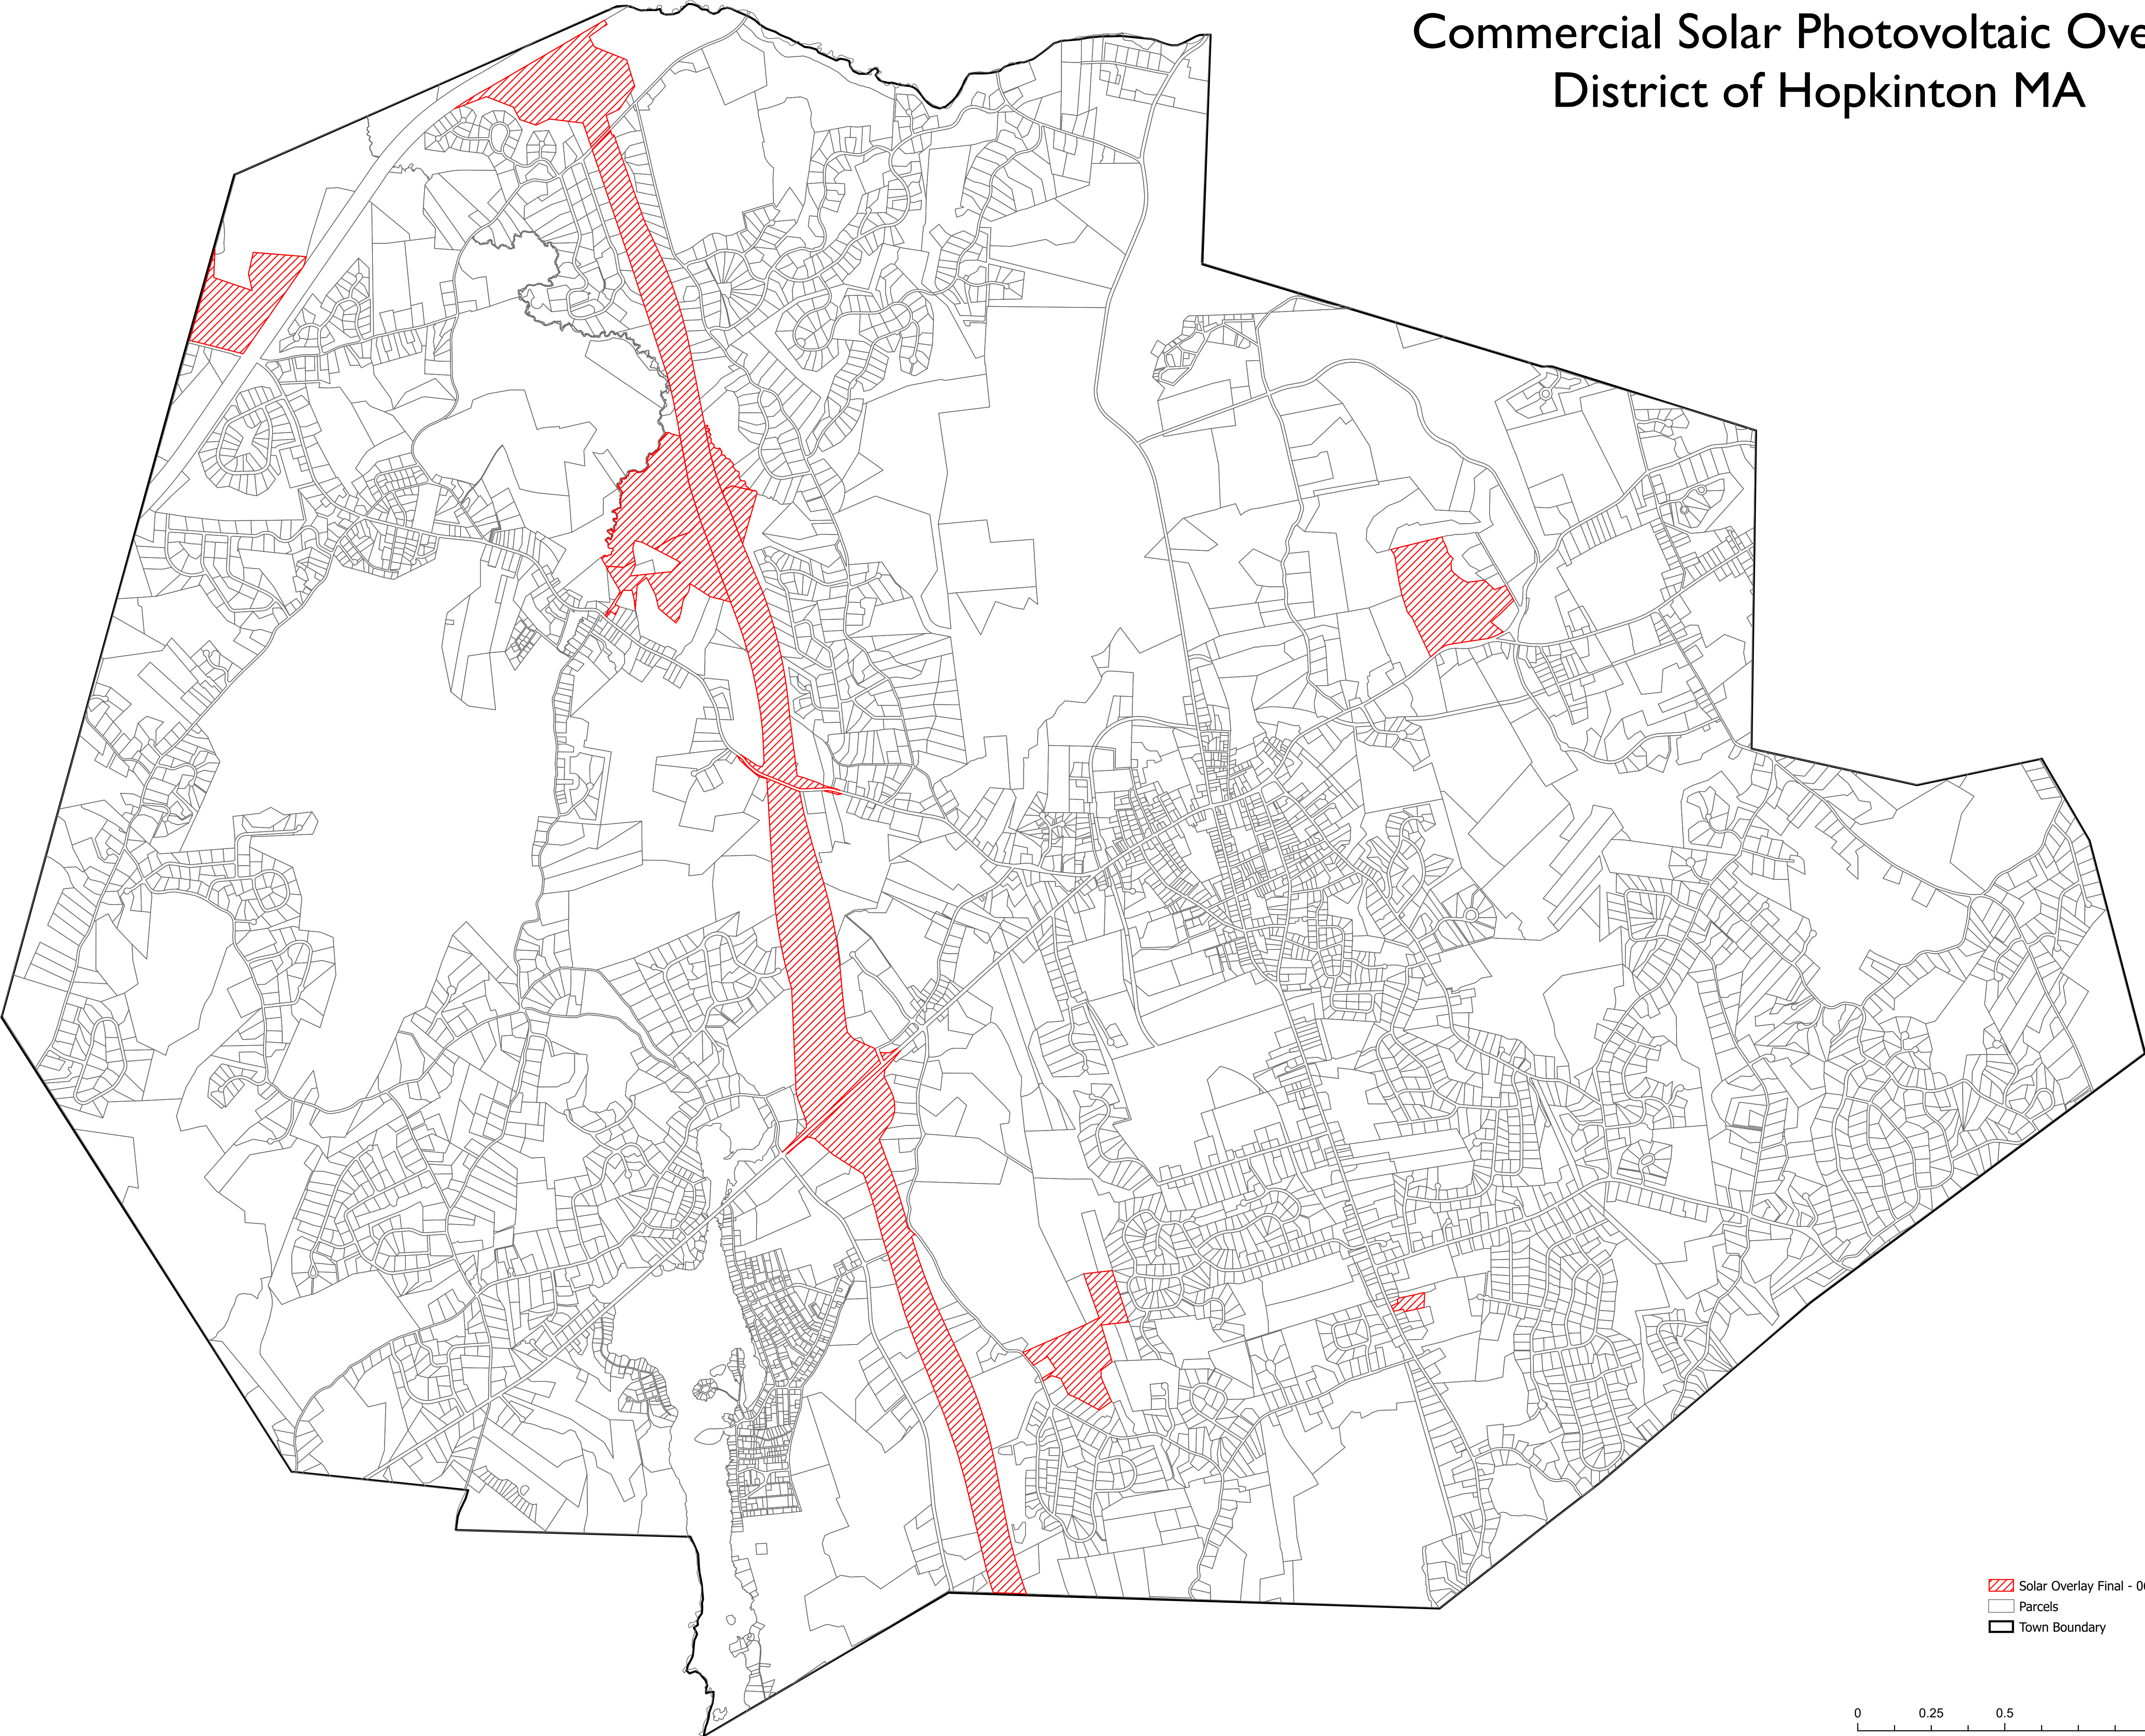

# Commercial Solar Photovoltaic Overlay District of Hopkinton MA

Source: Town of Hopkinton GIS  
Date: June 1, 2020

▨ Solar Overlay Final - 06-01-20  
▭ Parcels  
▭ Town Boundary

0 0.25 0.5 1 Miles